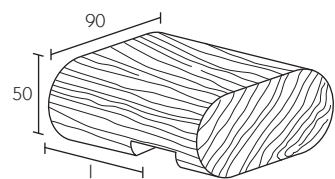

Components

2252-- 2253--

Supporto
Bracket
Support

Träger
Soporte
Wspornik