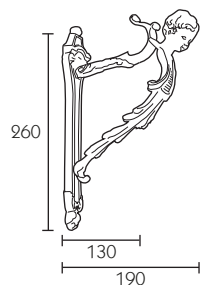

Components

356989

Supporto Augusta
Bracket Augusta
Support Augusta

Träger Augusta
Soporte Augusta
Wspornik Augusta