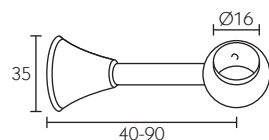

166218

Supporto
Bracket
Support

Träger
Soporte
Wspornik